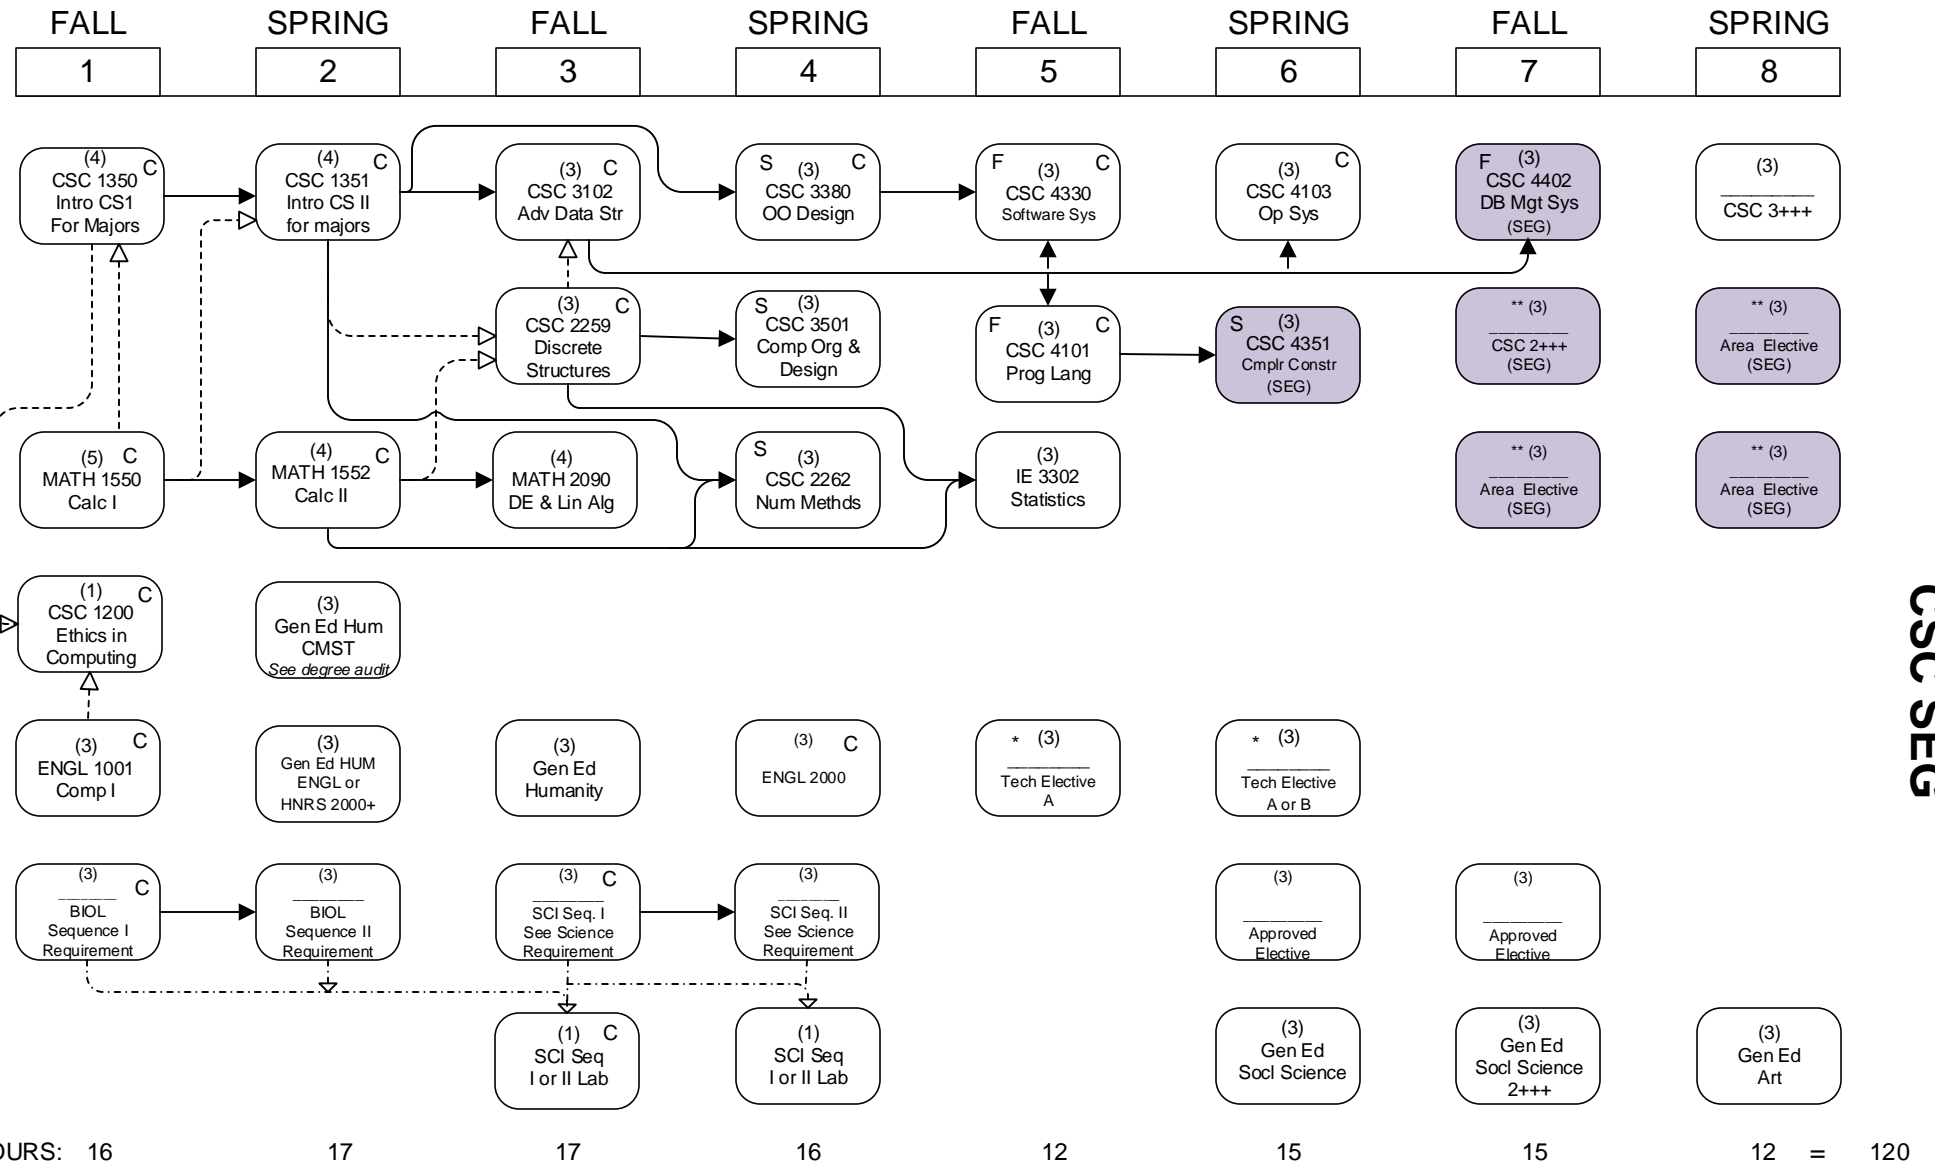

COMPUTER SCIENCE

CSC SEG

CSC SEG

→ Credit required

- - - - -> Credit or registration required

- - - - -> Two hours of science lab is required and may be with either science sequence

FLOWCHART LEGEND

C Grade of "C" or better required BEFORE enrolling in next course in the sequence.

Gen Ed General Education; see 2015-2016 General Catalog

* See CSC & E Division for approved list and substitutions; in general, Group A: STEM+++ 2000 level and above; Group B: AVATAR DM Art-track electives

** Pre-approved concentration area electives: CSC 4304, 4370, 4610, 4740, 4890; EE 4760; IE 4461; ISDS (MAX 6 HRS.) 4111, 4112, 4113, 4120, 4125, 4141; other electives subject to approval

SOFTWARE ENGINEERING CONCENTRATION (18 HRS)